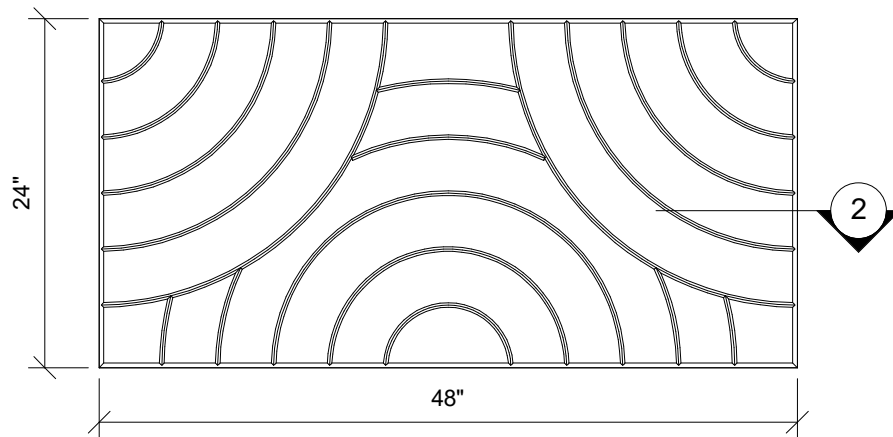

1 SIDE VIEW
1" = 1' 0"

2 EDGE DETAIL
3" = 1' 0"

3 PLAN VIEW
1" = 1' 0"

4 END VIEW
1" = 1' 0"

123 Columbia Court N. Chaska, MN 55318
www.acousticalsurfaces.com
1-800-854-2948

PRODUCT LINE: 1" Envirocoustic Design Panels - 2ft x 4ft - Beveled Edge - Current