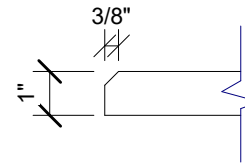

1 SIDE VIEW
1" = 1' 0"

2 EDGE DETAIL
3" = 1' 0"

3 PLAN VIEW
1" = 1' 0"

4 END VIEW
1" = 1' 0"

123 Columbia Court N. Chaska, MN 55318
www.acousticalsurfaces.com
1-800-854-2948

PRODUCT LINE: 1" Envirocoustic Design Panels - 2ft x 4ft - Beveled Edge - Current